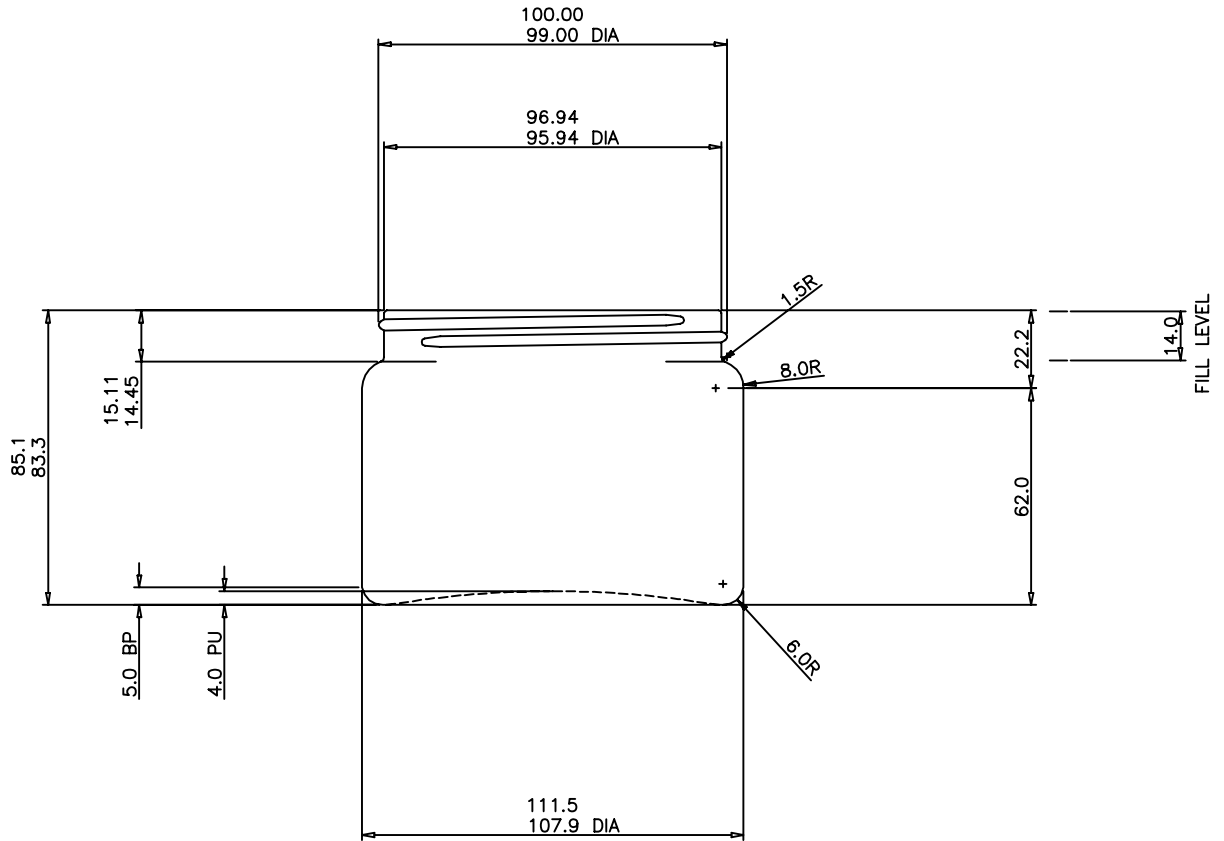

NECK DATA:  
 TO R3/100 SPECIFICATION,  
 1 1/4 TURNS OF FULL THREAD  
 DEPRESSED 0.2 AT MOULD JOINT.

<b>Description :</b>	<b>500 ml Squat Jar</b>	<b>Item Code :</b>	<b>WJ500</b>
Height :	85.1 mm	Fill Point :	14 mm down
Diameter	111.5 mm	Normal Capacity :	500 ml
Closure/Neck Size :	R3/100	Brimfull Capacity :	510 ml